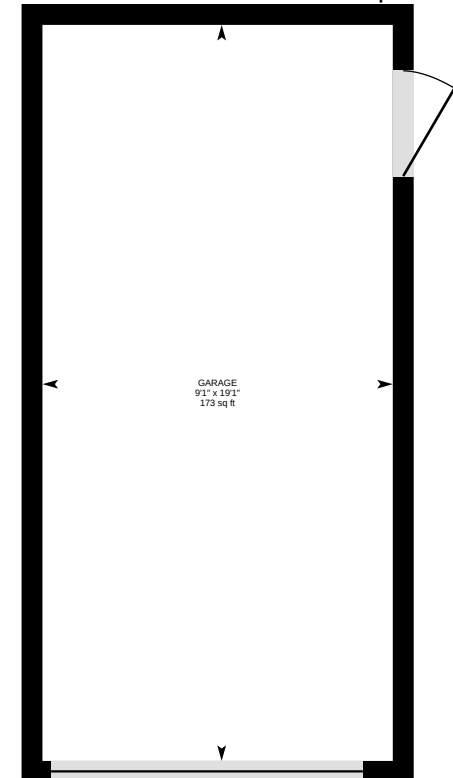

Team Kennedy
Fair Realty

Jennifer & Sheldon Kennedy

Fair Realty Ltd.
780-920-0709
jen@teamkennedy.ca

Main Floor

Exterior Area 601.52 sq ft

2nd Floor

Exterior Area 1163.13 sq ft

Main Floor

Excluded Area 205.01 sq ft

10920 96 St, Edmonton, AB

For illustrative purposes only. All reported dimensions, property sizes and floor areas are approximate and subject to independent verification. To the extent permitted by law, no warranty is made as to accuracy or completeness, and no liability will be accepted for any errors or omissions.