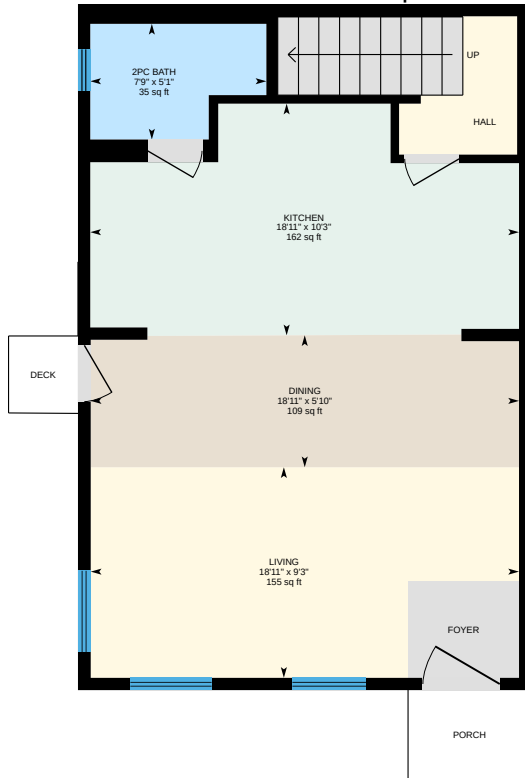

Team Kennedy
Fair Realty

Jennifer & Sheldon Kennedy

Fair Realty Ltd.
780-920-0709
jen@teamkennedy.ca

Main Floor

Exterior Area 601.52 sq ft

2nd Floor

Exterior Area 1163.13 sq ft

Main Floor

Excluded Area 205.01 sq ft

10920 96 St, Edmonton, AB

For illustrative purposes only. All reported dimensions, property sizes and floor areas are approximate and subject to independent verification. To the extent permitted by law, no warranty is made as to accuracy or completeness, and no liability will be accepted for any errors or omissions.