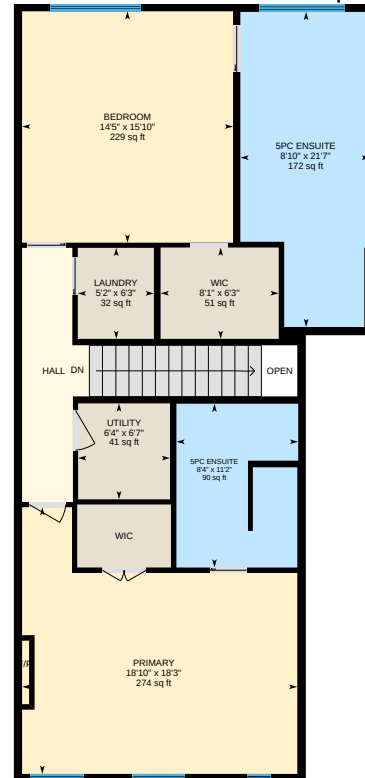

Team Kennedy
Fair Realty

Jennifer & Sheldon Kennedy

Fair Realty Ltd.
780-920-0709
jen@teamkennedy.ca

Main Floor

Exterior Area 601.52 sq ft

2nd Floor

Exterior Area 1163.13 sq ft

Main Floor

Excluded Area 205.01 sq ft

10920 96 St, Edmonton, AB

For illustrative purposes only. All reported dimensions, property sizes and floor areas are approximate and subject to independent verification. To the extent permitted by law, no warranty is made as to accuracy or completeness, and no liability will be accepted for any errors or omissions.

Team Kennedy
Fair Realty

Jennifer & Sheldon Kennedy

Fair Realty Ltd.
780-920-0709
jen@teamkennedy.ca

Patio

10920 96 St, Edmonton, AB

For illustrative purposes only. All reported dimensions, property sizes and floor areas are approximate and subject to independent verification. To the extent permitted by law, no warranty is made as to accuracy or completeness, and no liability will be accepted for any errors or omissions.